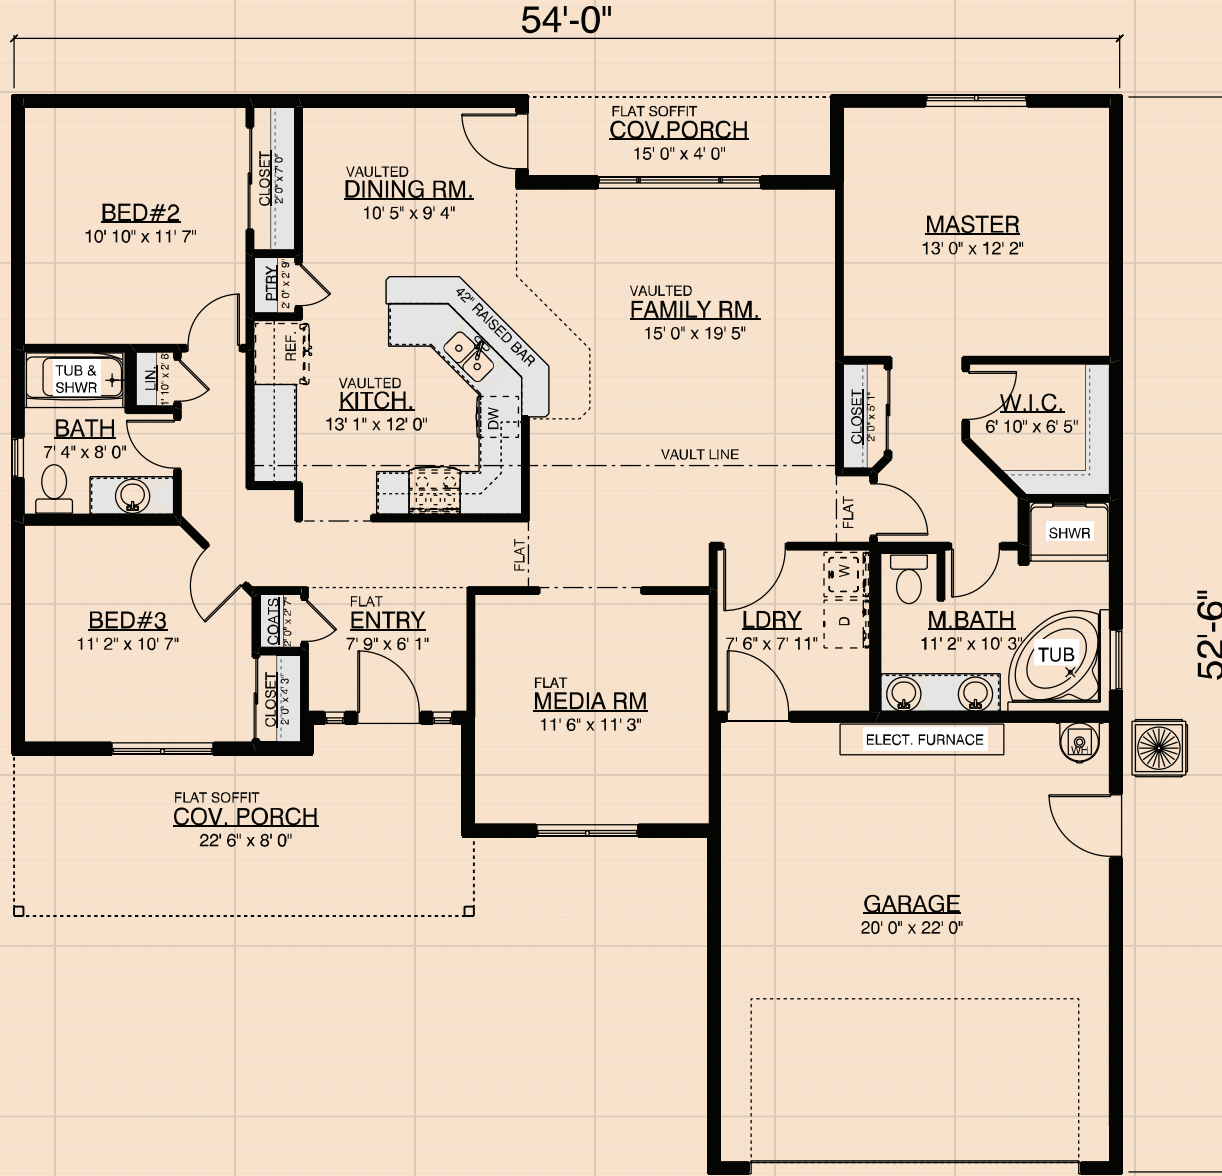

Windham Hill East

Artist rendering and/or plan may show optional features not included in base price.

On Your Lot Home Builder in Washington and Oregon

www.TrueBuiltHome.com

Windham Hill East

PLAN DETAILS

Plan Type: Rambler
Bedrooms: 3 Bed
Baths: 2 Bath
Garage: 2 Car
Footprint: 54' x 52'-6"
Living Area: 1685 sq. ft.

Artist rendering and/or plan may show optional features not included in base price.

On Your Lot Home Builder in Washington and Oregon

www.TrueBuiltHome.com